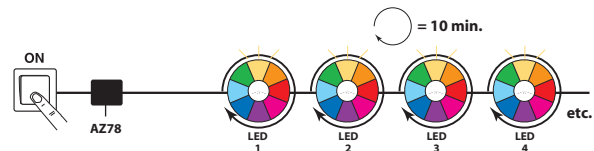

Program 1: Color Change