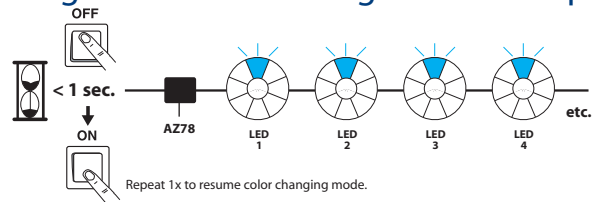

Program 2: Color Change / Color Stop