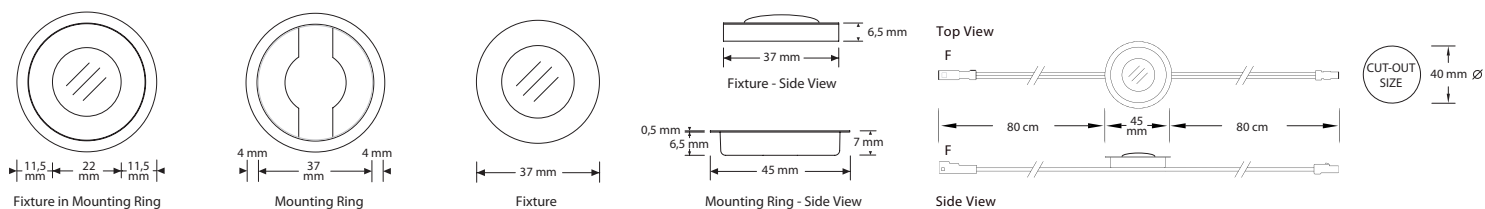

Dimensions - Multi Configuration