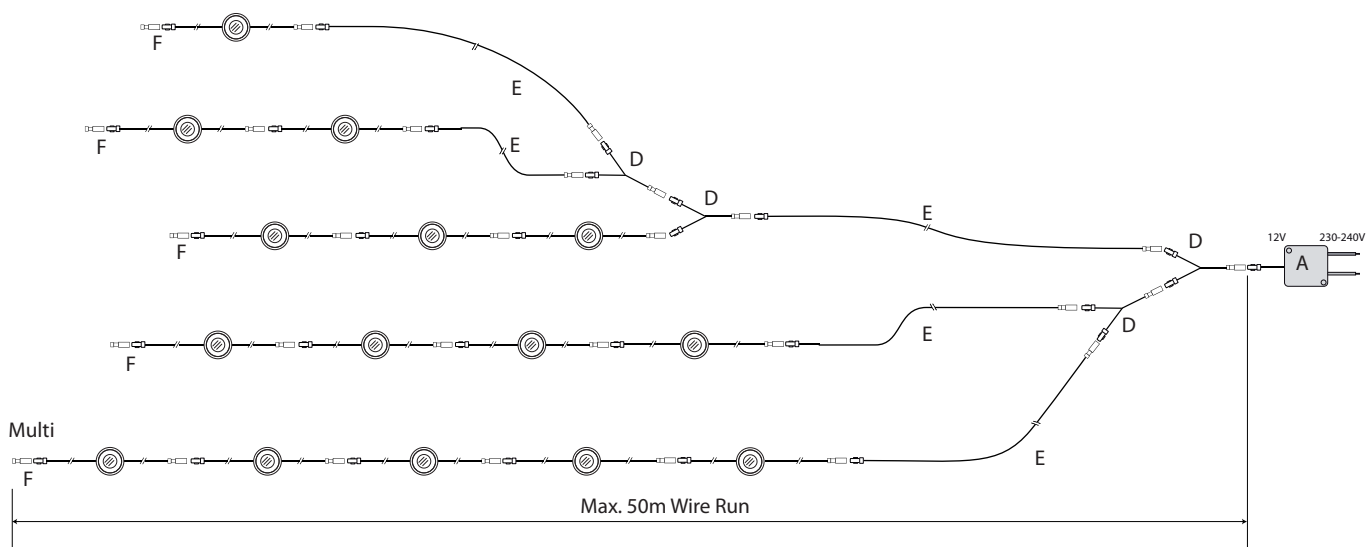

Example Connection Diagram

Ordering Information

Description	Finish / LED Colour	Ordering #	Item Code
ColorEYE CS Single Linkable LED Unit (Multi)	Stainless Steel / RGB LED	ECS-RGB-01	680.320.0U.22209

Accessory	#	Ordering #	Item Code	Accessory	#	Ordering #	Item Code
Built-In Power Supply CS 12V DC / 10W	(A)	EIA-10000	AZ.78.00.01U	Extension Cable 50cm	(E)	EIA-30001	324.039.0U.00202
T-Splitter	(D)	EIA-20000	AZ.18.00.01U	Extension Cable 100cm	(E)	EIA-30002	324.040.0U.00202
End Stop*	(F)	EIA-40000	324.031.0U.00102	Extension Cable 300cm	(E)	EIA-30003	324.041.0U.00202
Carpet Clamp Ring		EIA-60000	324.060.0U.00201	Extension Cable 600cm	(E)	EIA-30004	AZ.15.00.01U